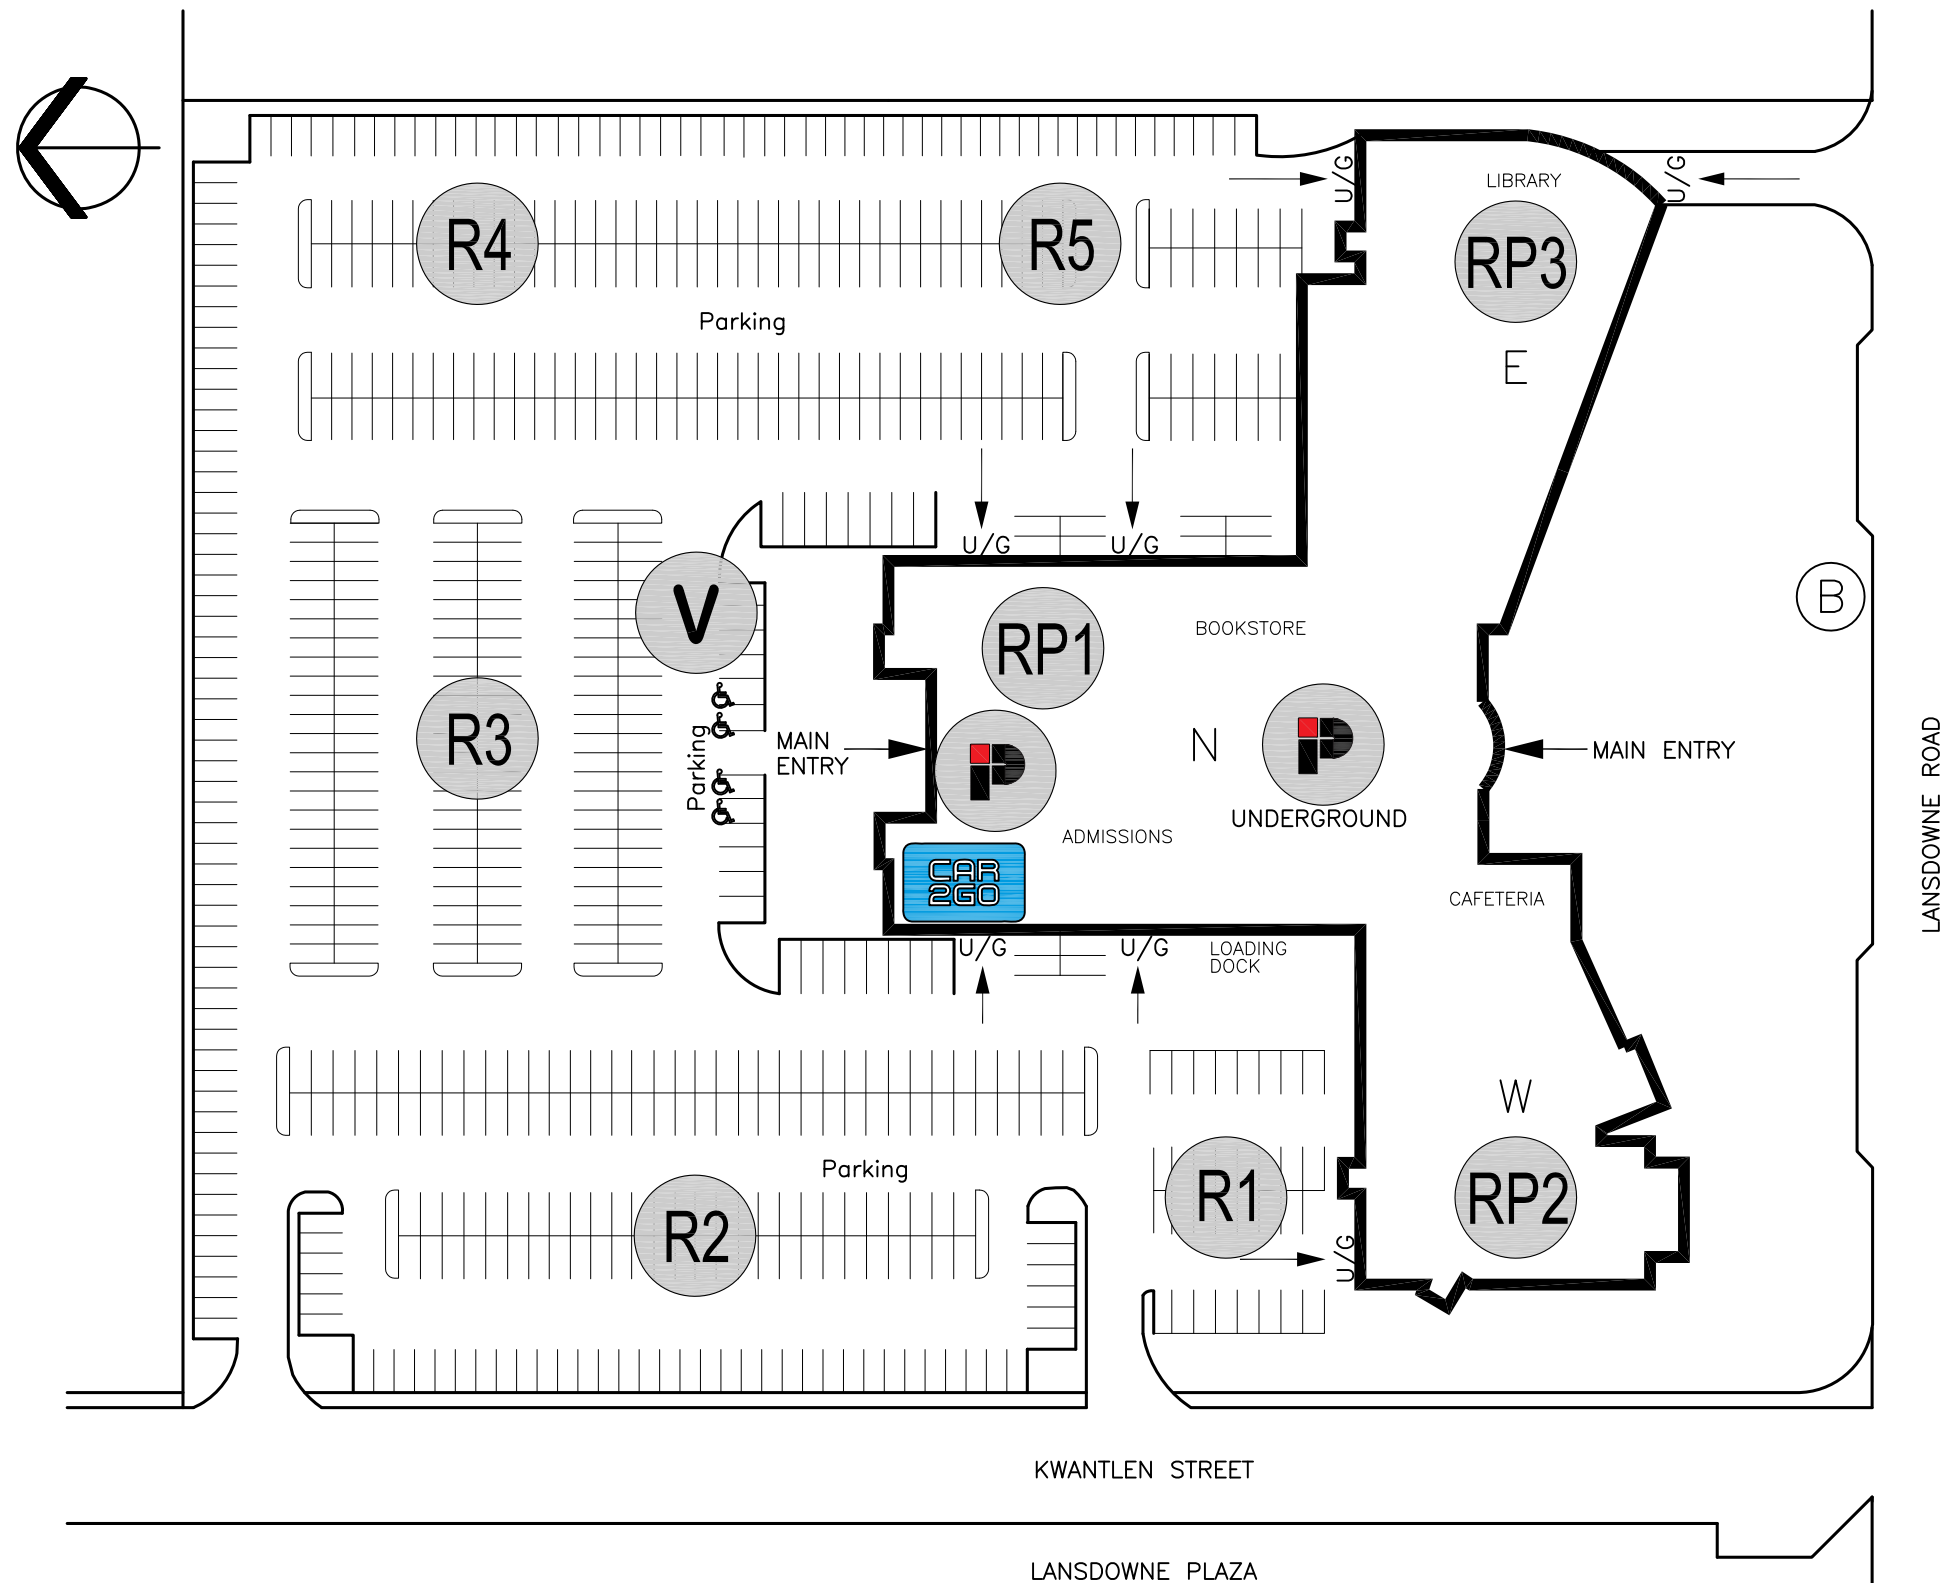

FACILITIES

KWANTLEN POLYTECHNIC UNIVERSITY

LEGEND

-  R1-5 PARKING ZONES
-  V VISITOR PARKING
-  P PAY STATIONS
-  CAR SHARE PARKING
-  B BUS STOP

RICHMOND CAMPUS PARKING MAP

DRAWING TITLE
RICHMOND CAMPUS PARKING MAP
CAMPUS LOCATION
RICHMOND
SCALE
NTS

DRAWING NUMBER
DWG#-1
DATE
JANUARY 30, 2012
DRAWN BY
ML